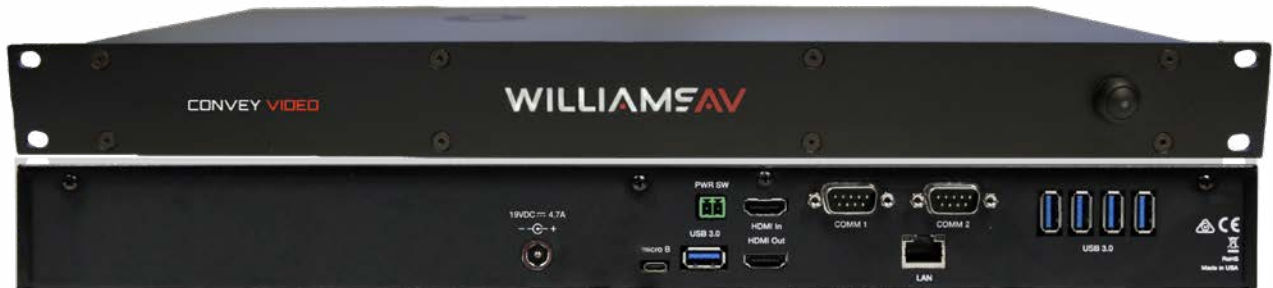

Convey Video

TL S20

Williams AV is making inclusion easier for all with the new real-time Language Translation System, Convey Video. Through the power of AI, Convey Video has the ability to translate in many languages and even more dialects and display subtitles over a video feed.

Convey Video

Video Input	HDMI up to 3840 x 2160 @ 24/25/30 fps
Video Output	HDMI up to 3840 x 2160 @ 60 fps
Power Supply	TFP 060 – 100-240VAC 50/60Hz Input
Power Source	19VDC, 4.7A, center positive
Power Indicator	Green LED
Remote Power	2-pole Phoenix-style connector (Euroblock)
Network	LAN port for printing and saving images and third-party remote control
USB	5 USB 3.0 ports, plus one USB B-Micro port
Operating Temperature	Approximately 32° F to 122° F (0° C to 50° C)
Comm Ports	2
Dimensions	1 RU - 19" (W) x 1.75" (H) x 8.2" (D) (48.26 cm x 4.45 cm x 20.8 cm)
Weight	5 lbs. (2.3 kg)
Warranty	Two (2) year, parts and labor
Approvals	CE, FCC, Industry Canada, WEEE, RoHS, CB Scheme, RCM, PSE